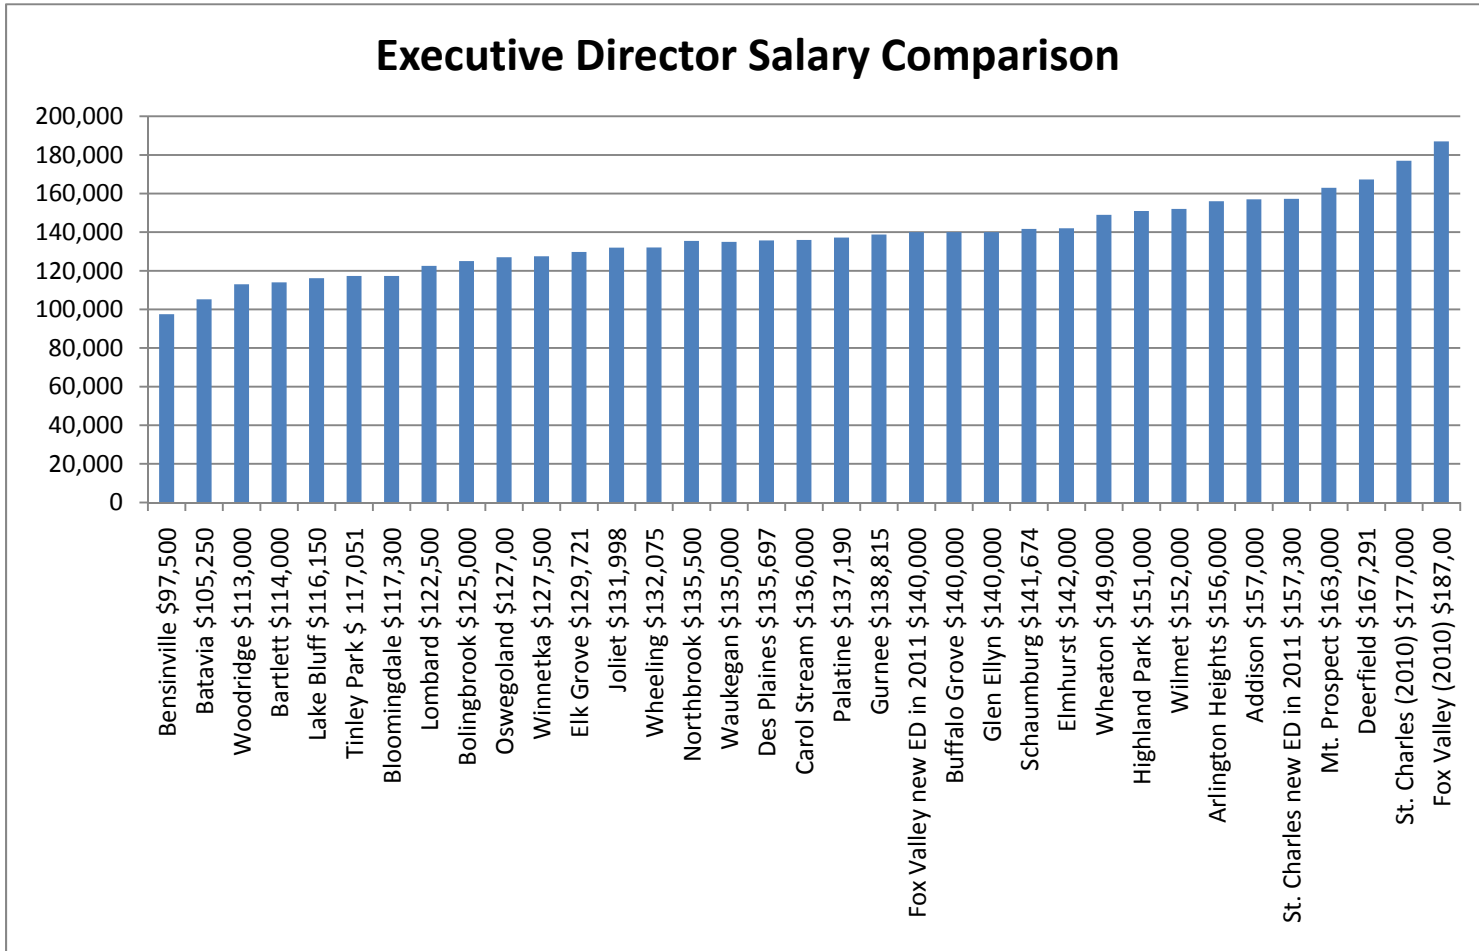

How does the Oswegoland Park District Executive Director Salary compare to other area Park Districts? (not including benefits)

Source: Illinois Park and Recreation Association (IPRA) salary survey and inquires to area park districts.