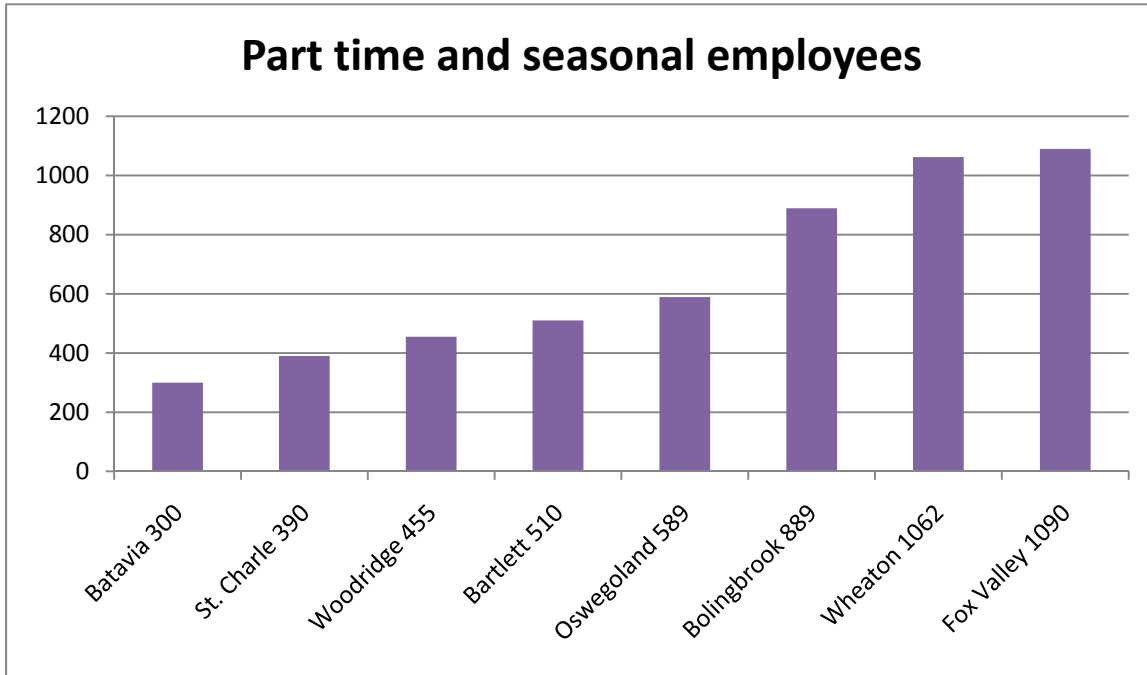

How many part time and seasonal staff does Oswegoland Park District have and how does that compare to area park districts?

Source: Illinois Association of Park Districts (IAPD) membership directory