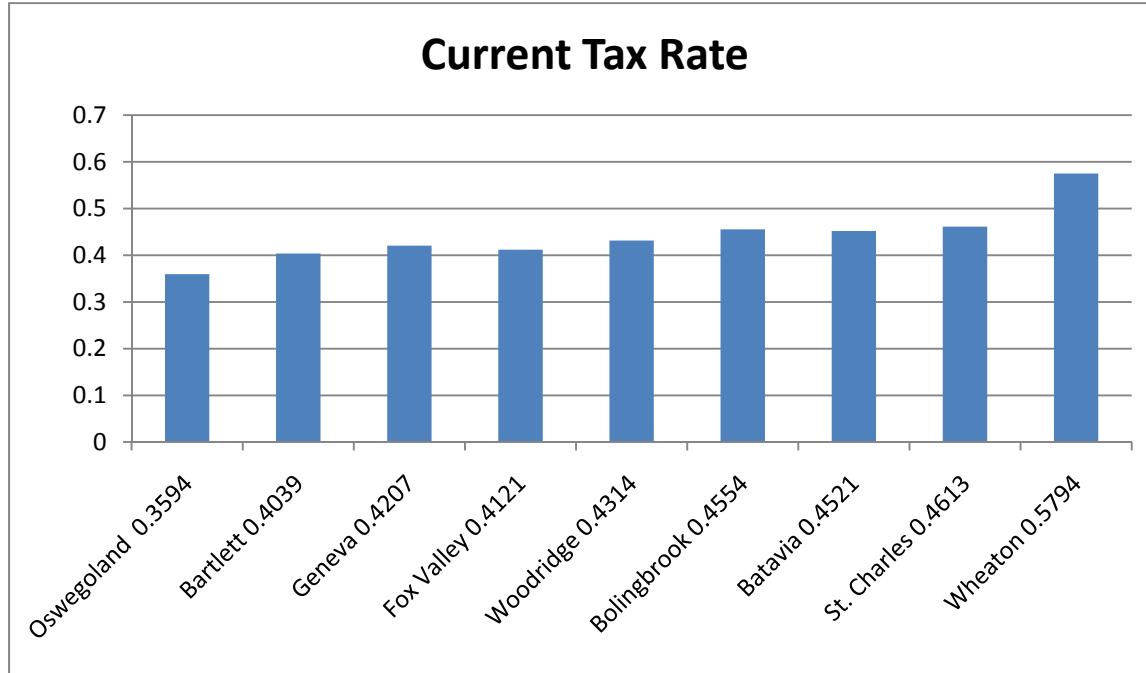

What is the Oswegoland Park Districts tax rate in comparison to other area Park Districts?

Sources: Kane County Fund Extension Listing and inquires to area park districts