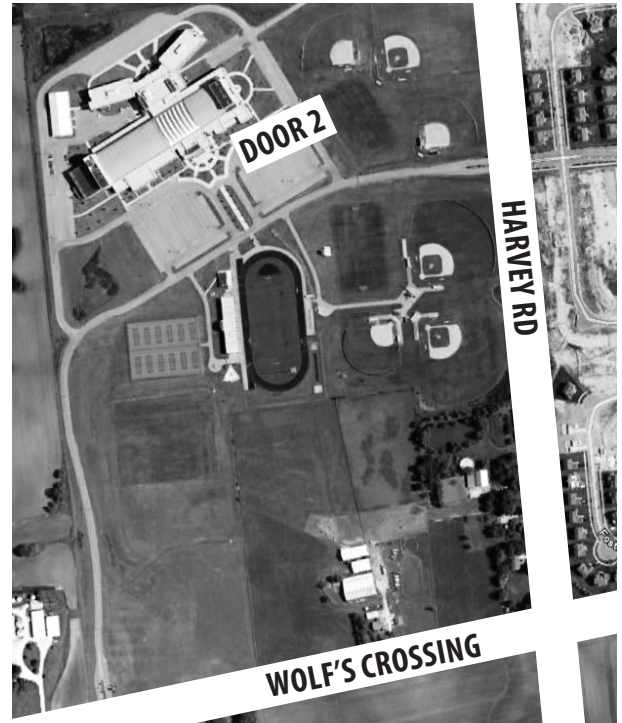

Volunteer!

bit.ly/dancevol21

Volunteers receive two complimentary tickets for family and friends!

Questions or concerns? Contact Rockie Veverka at rveverka@oswegolandpd.org or 630.554.4478.

NO food or drink allowed in the auditorium