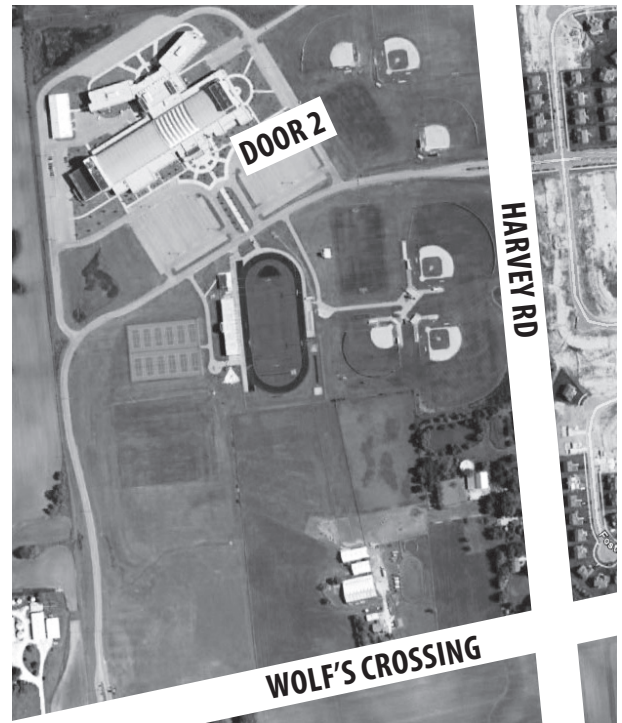

The information provided below will help make the recital experience enjoyable for everyone.

DRESS REHEARSAL

Thursday, June 2 & Friday, June 3

Oswego East High School Auditorium, 1525 Harvey Rd, Oswego

- Dancers should arrive in costume.
- Enter the school through door #2 and quietly take a seat in the mezzanine area of the auditorium. An instructor will call your dancer's class when it's their turn to rehearse on stage.
- Parents should stay during the rehearsal. Children may not be dropped off.
- You are responsible for your child's needs. Please remind them to use the restroom before rehearsal.
- Once your child has rehearsed on stage, we ask that you exit in a timely manner.
- Please see rehearsal schedule for your dancer's class rehearsal time.

RECITAL

Saturday, June 4 & Sunday, June 5

Oswego East High School Auditorium 1525 Harvey Rd, Oswego

SHOW A	Sat, June 4 at 10:00 am
SHOW B	Sat, June 4 at 2:00 pm
SHOW C	Sun, June 5 at 10:00 am
Dance Co. Showcase	Sun, June 5 at 2:00 pm

- Dancers should arrive in costume.
- Enter the school through Door #2. Only one parent should walk your dancer backstage. Please have tickets ready to be checked.
- Please see rehearsal schedule for your dancer's assigned room
- Turn off or silence any electronic devices. Photography and video is not permitted during performances.
- We welcome applause anytime during the performance! Our dancers and our instructors love to hear you.

Volunteer!

bit.ly/22dancevol

Volunteers receive two complimentary tickets for family and friends!

Questions or concerns? Contact Rockie Veverka at rveverka@oswegolandpd.org or 630.554.4478.

NO food or drink allowed in the auditorium