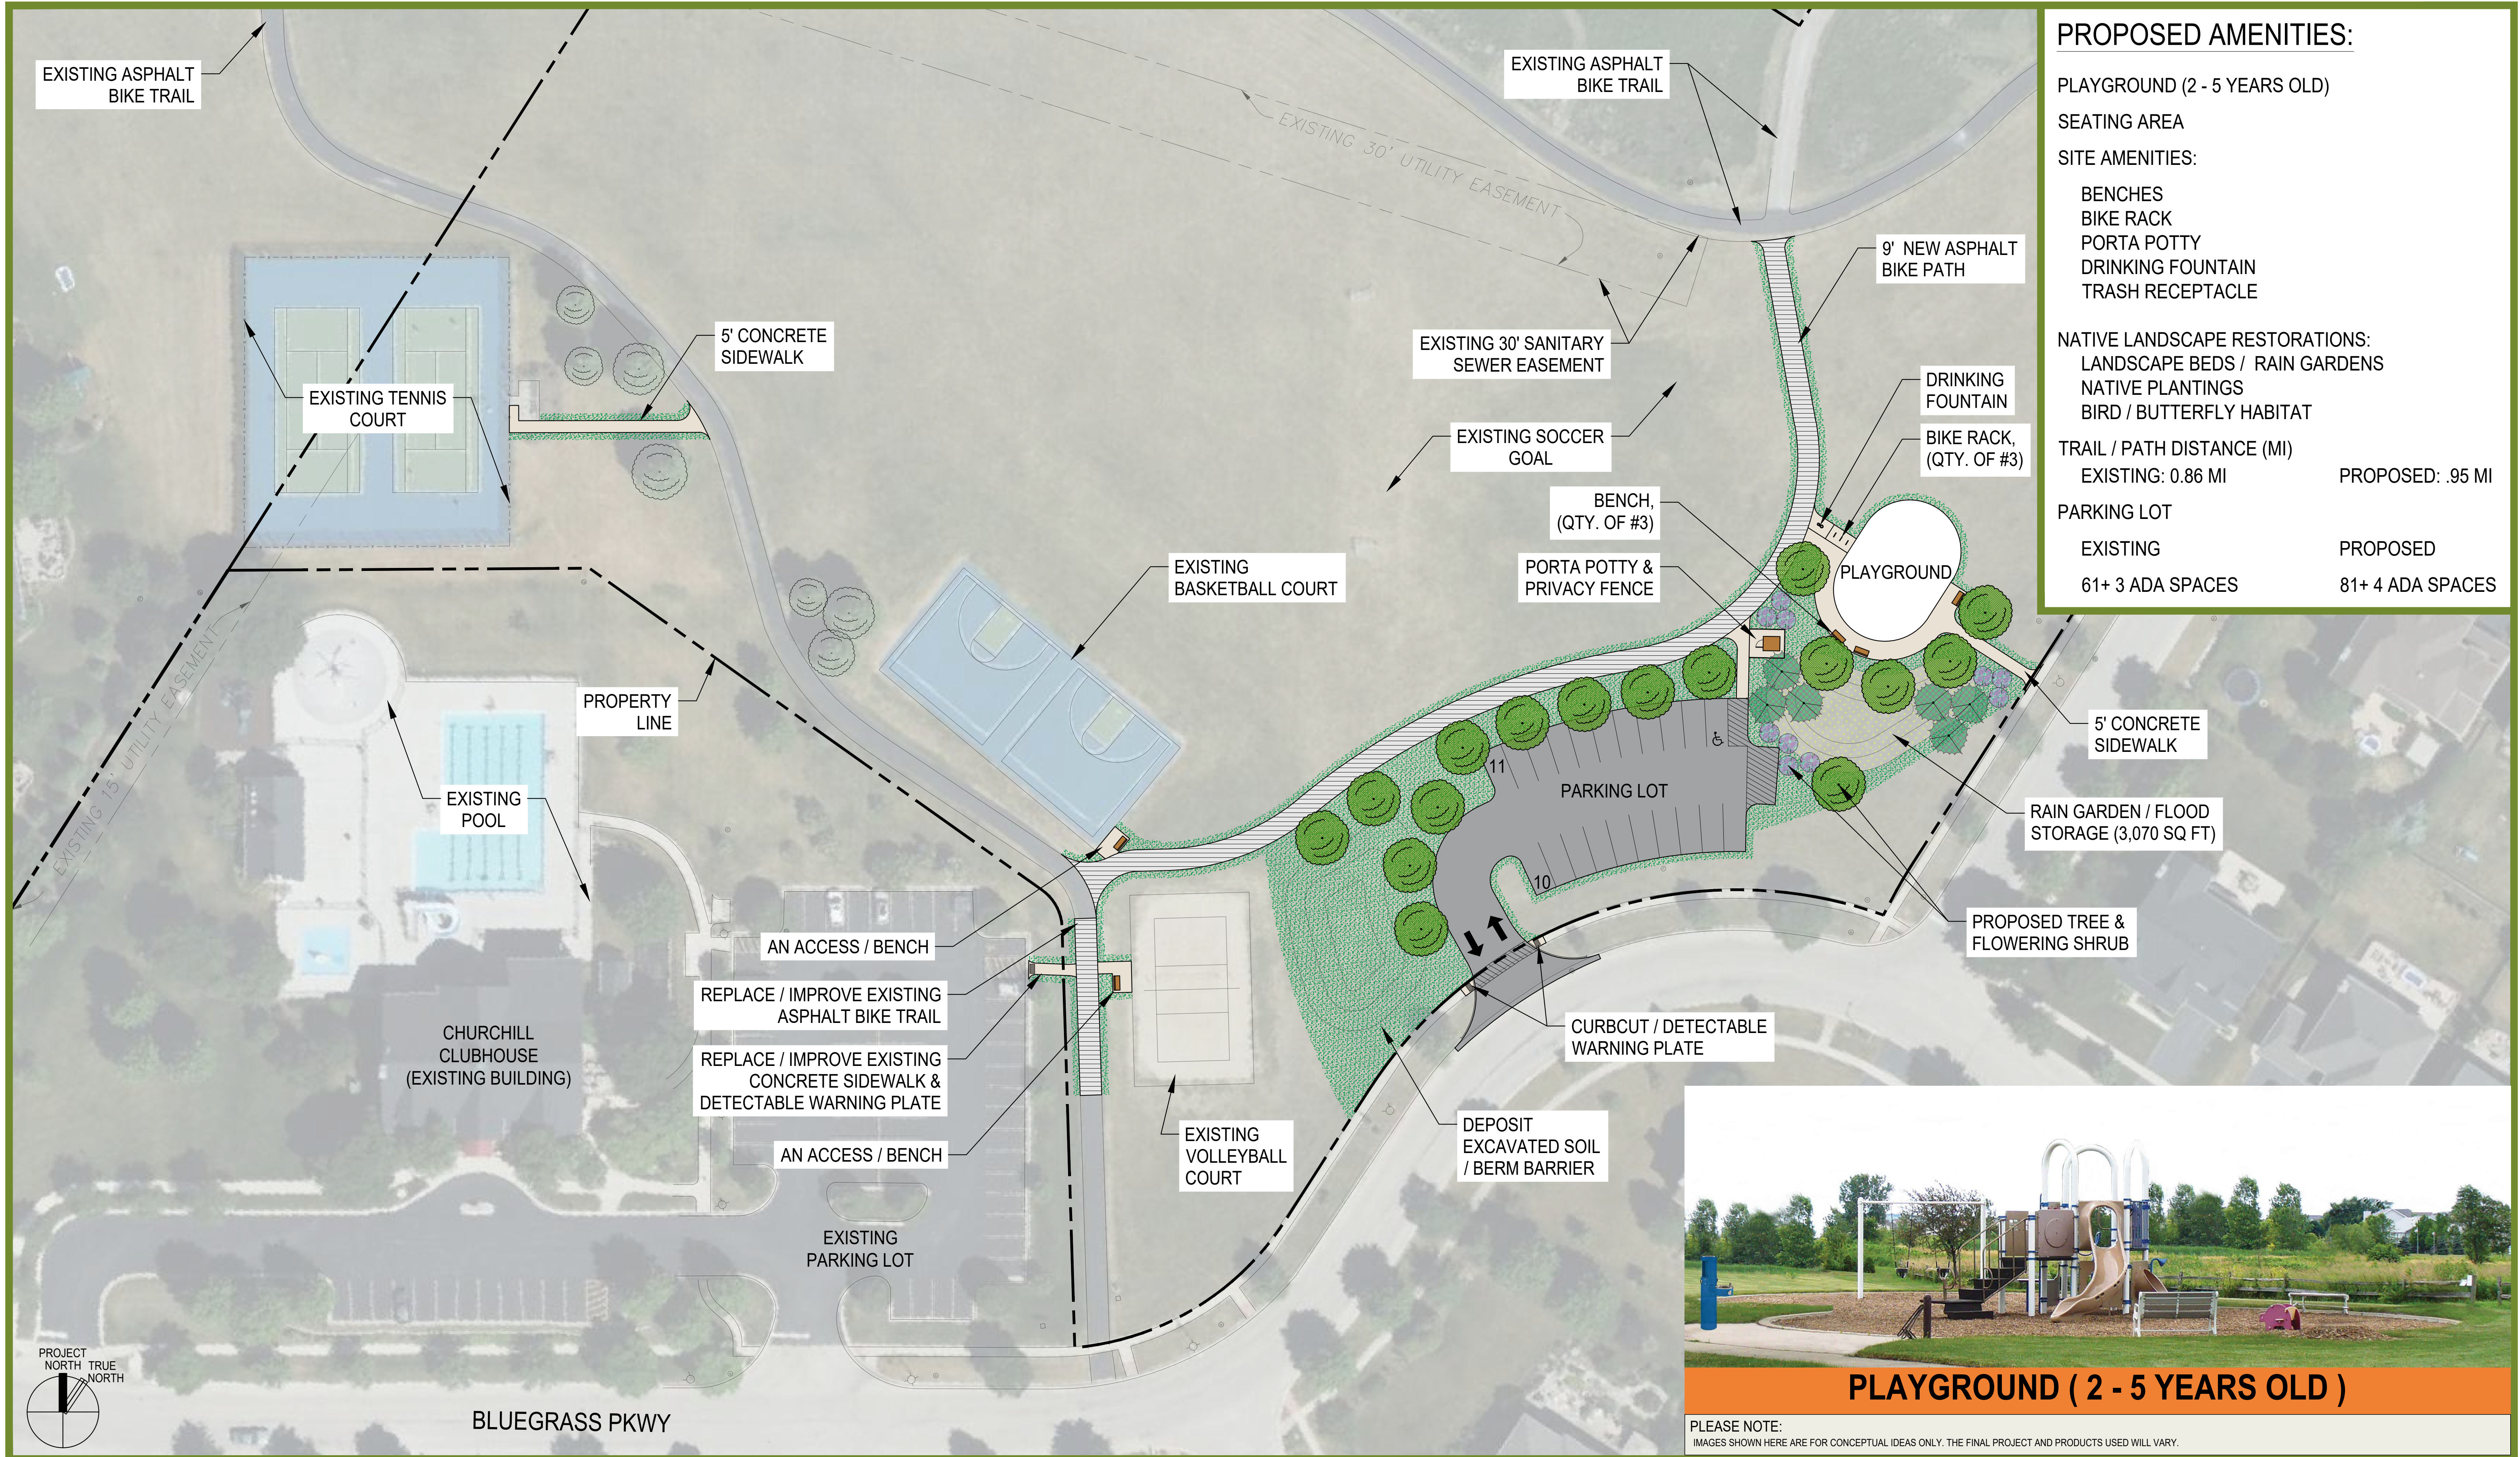

**OSWEGOLAND
PARK DISTRICT**
CREATING OPPORTUNITIES FOR A HEALTHY COMMUNITY

BLUEGRASS PARK

POTENTIAL FUTURE PROJECT - CONCEPTUAL SITE PLAN

PROPOSED AMENITIES:

PLAYGROUND (2 - 5 YEARS OLD)

SEATING AREA

SITE AMENITIES:

- BENCHES
- BIKE RACK
- PORTA POTTY
- DRINKING FOUNTAIN
- TRASH RECEPTACLE

NATIVE LANDSCAPE RESTORATIONS:

- LANDSCAPE BEDS / RAIN GARDENS
- NATIVE PLANTINGS
- BIRD / BUTTERFLY HABITAT

TRAIL / PATH DISTANCE (MI)

EXISTING: 0.86 MI PROPOSED: .95 MI

PARKING LOT

EXISTING PROPOSED
61+ 3 ADA SPACES 81+ 4 ADA SPACES

PLAYGROUND (2 - 5 YEARS OLD)

PLEASE NOTE:
IMAGES SHOWN HERE ARE FOR CONCEPTUAL IDEAS ONLY. THE FINAL PROJECT AND PRODUCTS USED WILL VARY.