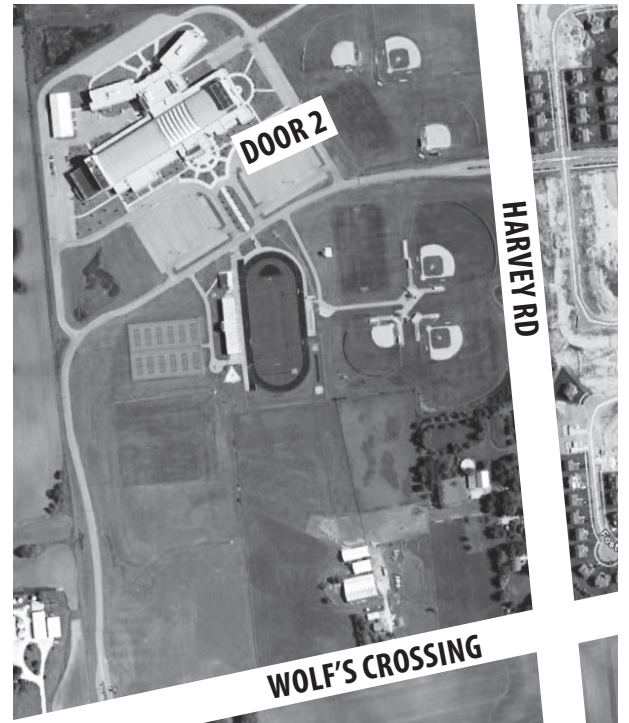

Dance Recital

Saturday, May 31

Oswego East High School Auditorium 1525 Harvey Rd, Oswego

SHOW A	10:30am
SHOW B	1:30pm
SHOW C	4:30pm

- Dancers should arrive in costume.
- Enter the school through Door #2. Only one parent should walk your dancer backstage. Please have tickets ready to be checked.
- Please see rehearsal schedule for your dancer's assigned room
- Turn off or silence any electronic devices. Photography and video is not permitted during performances.
- We welcome applause anytime during the performance! Our dancers and our instructors love to hear you.